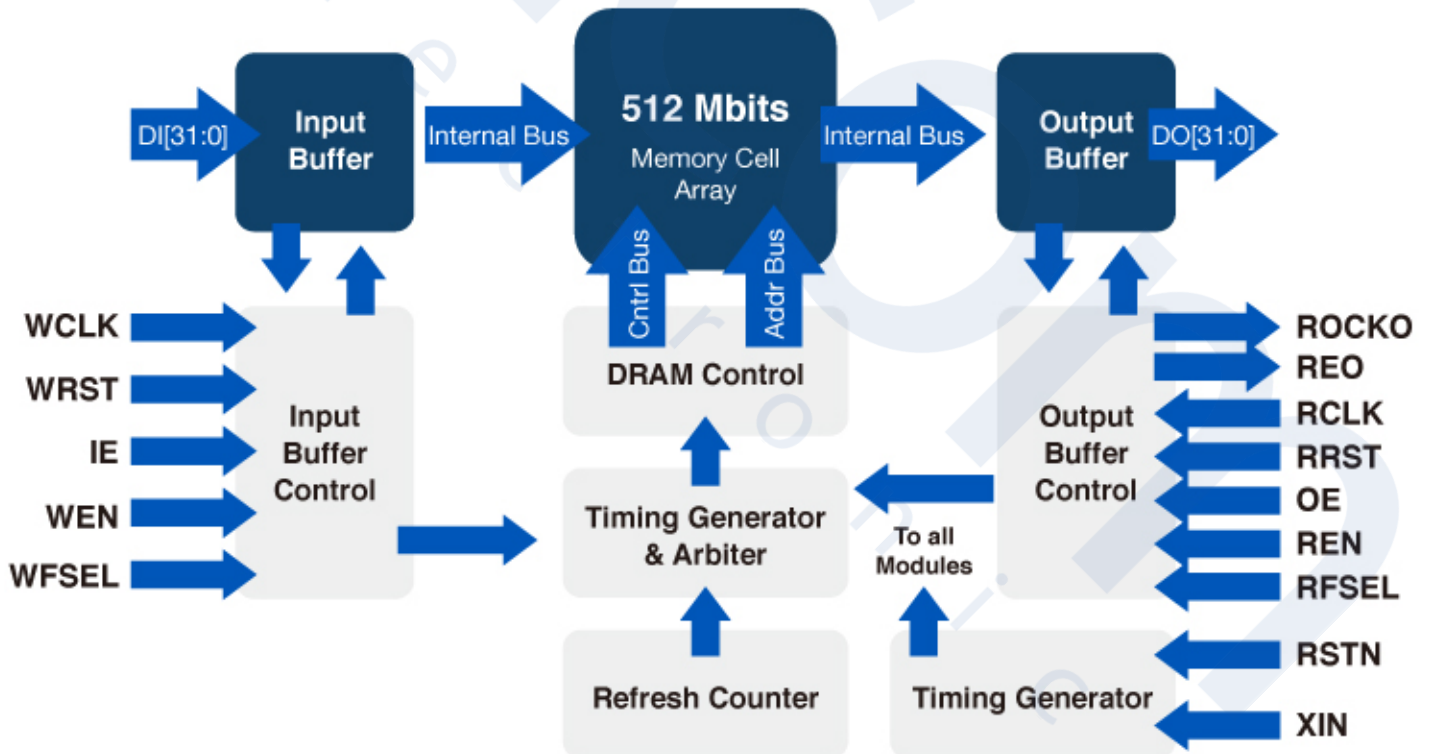

Features

- 512M-bits configurable to 32-bit or 16-bit x2 bus width FIFO (First-In-First-Out) memory
- Independent input/output synchronous data access (different I/O data rates acceptable)
- Supports one 16Mx32-bit or dual 16Mx16-bit organizations
- High speed synchronous sequential access in Maximum 150Mhz clock rate
- 9.6 GB/sec simultaneous R/W throughput
- Supports input/output enable controls
- Selectable control signal polarity
- Supports output timing sync clock and controls
- Supports 2-frame mode for double buffering
- 1.8V/3.3V power supply
- Standard 249-ball LFBGA package

Block Diagram

Contact Details

www.averlogic.com
sales@averlogic.com

Copyright © 2016 AverLogic Technologies, All rights reserved.