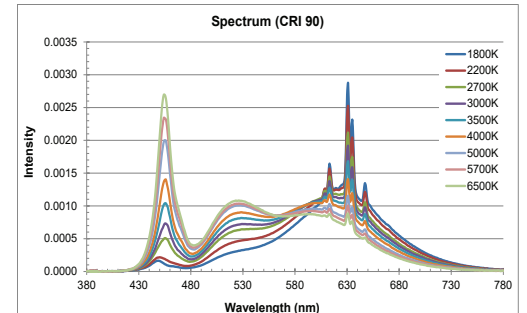

Features and Benefits

- Packaged Bridgelux 3838 RGBW 4-in-1 package (3.8x4.0x0.8mm)
- Up to CRI 97; 1900lm/m (580lm/ft); 134 or greater LPW
- 10mm (3/8") Width and every 100mm (4") Cut
- Phosphor converted narrow band Red and Green, or Green chip option
- Highest RGB performance in the industry
- White tunable or selectable along BBC from 1800K to 6500K
- Compatible with Bridgelux 4 channel Driver
- Customized solution are available per customer request
- Decorative, Residential, Commercial, Architectural lighting applicaitons

@ 1m (3.28ft) length, CRI 95 Strip Light RGBW Color Tunable Along BBC — Constant Flux @CCT from 1800K to 6500K

CRI	CCT	Total If (mA)	Nominal Drive Current (mA)				Typical Forward Volatge (V)				Typ. Flux (lm)	Power (W)	Efficacy (lm/W)
			White	Red	Green	Blue	White	Red	Green	Blue			
95	1800K	350	157	191	3	0	25	25	20	0	735	8.7	84
	2200K		158	165	26	2	25	25	21	19	850	8.5	100
	2700K		175	123	42	10	25	24	22	21	959	8.4	114
	3000K		175	108	52	15	25	23	22	21	984	8.3	119
	3500K		171	91	64	25	25	23	22	21	1045	8.3	126
	4000K		158	82	77	33	25	23	23	21	1061	8.2	129
	5000K		130	75	96	49	24	23	23	22	1059	8.1	131
	5700K		121	71	102	56	24	22	23	22	1062	8.1	131
	6500K		114	61	108	67	24	22	23	22	1055	8.1	131
95	1800K	650	291	354	5	0	27	28	21	0	1297	18.1	72
	2200K		293	306	48	3	27	27	22	20	1469	17.5	84
	2700K		325	229	77	18	28	26	23	21	1641	17.1	96
	3000K		325	200	96	29	28	25	23	21	1711	16.9	101
	3500K		318	168	118	46	28	25	24	22	1777	16.7	106
	4000K		293	152	144	62	27	24	24	22	1824	16.5	111
	5000K		242	140	178	90	26	24	25	23	1810	16.2	112
	5700K		225	132	189	105	26	24	25	23	1816	16.1	113
	6500K		213	114	200	124	26	23	25	24	1823	16.1	113

@ 1m (3.28ft) length, Strip Light RGB Performance

Color	CCT	CRI	Drive Current (mA)	Voltage (V)	Typical Flux (lm)	Power (W)	Efficacy (lm/W)	Dominant Wavelength (nm)
Red	/	/	150	22.7	145	3.4	43	618.5
Green	/	/	150	22.7	735	3.4	216	535.1
Blue	/	/	150	22.7	85	3.4	25	458.8
White	2500K	70	150	22.8	559	3.4	163	583.7