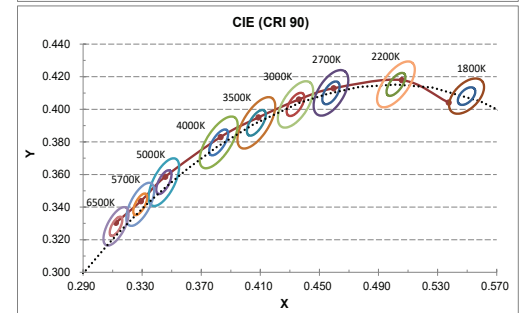

Features and Benefits

- Packaged Bridgelux 3838 RGBW 4-in-1 package (3.8x4.0x0.8mm)
- Up to CRI 97; 1900lm/m (580lm/ft); 134 or greater LPW
- 10mm (3/8") Width and every 100mm (4") Cut
- Phosphor converted narrow band Red and Green, or Green chip option
- Highest RGB performance in the industry
- White tunable or selectable along BBC from 1800K to 6500K
- Compatible with Bridgelux 4 channel Driver
- Customized solution are available per customer request
- Decorative, Residential, Commercial, Architectural lighting applicaitons

@ 1m (3.28ft) length, CRI 95 Strip Light RGBW Color Tunable Along BBC — Constant Flux @CCT from 1800K to 6500K

CRI	CCT	Total If (mA)	Nominal Drive Current (mA)				Typical Forward Volatge (V)				Typ. Flux (lm)	Power (W)	Efficacy (lm/W)
			White	Red	Green	Blue	White	Red	Green	Blue			
95	1800K	350	157	191	3	0	25	25	20	0	735	8.7	84
	2200K		158	165	26	2	25	25	21	19	850	8.5	100
	2700K		175	123	42	10	25	24	22	21	959	8.4	114
	3000K		175	108	52	15	25	23	22	21	984	8.3	119
	3500K		171	91	64	25	25	23	22	21	1045	8.3	126
	4000K		158	82	77	33	25	23	23	21	1061	8.2	129
	5000K		130	75	96	49	24	23	23	22	1059	8.1	131
	5700K		121	71	102	56	24	22	23	22	1062	8.1	131
	6500K		114	61	108	67	24	22	23	22	1055	8.1	131
95	1800K	650	291	354	5	0	27	28	21	0	1297	18.1	72
	2200K		293	306	48	3	27	27	22	20	1469	17.5	84
	2700K		325	229	77	18	28	26	23	21	1641	17.1	96
	3000K		325	200	96	29	28	25	23	21	1711	16.9	101
	3500K		318	168	118	46	28	25	24	22	1777	16.7	106
	4000K		293	152	144	62	27	24	24	22	1824	16.5	111
	5000K		242	140	178	90	26	24	25	23	1810	16.2	112
	5700K		225	132	189	105	26	24	25	23	1816	16.1	113
	6500K		213	114	200	124	26	23	25	24	1823	16.1	113