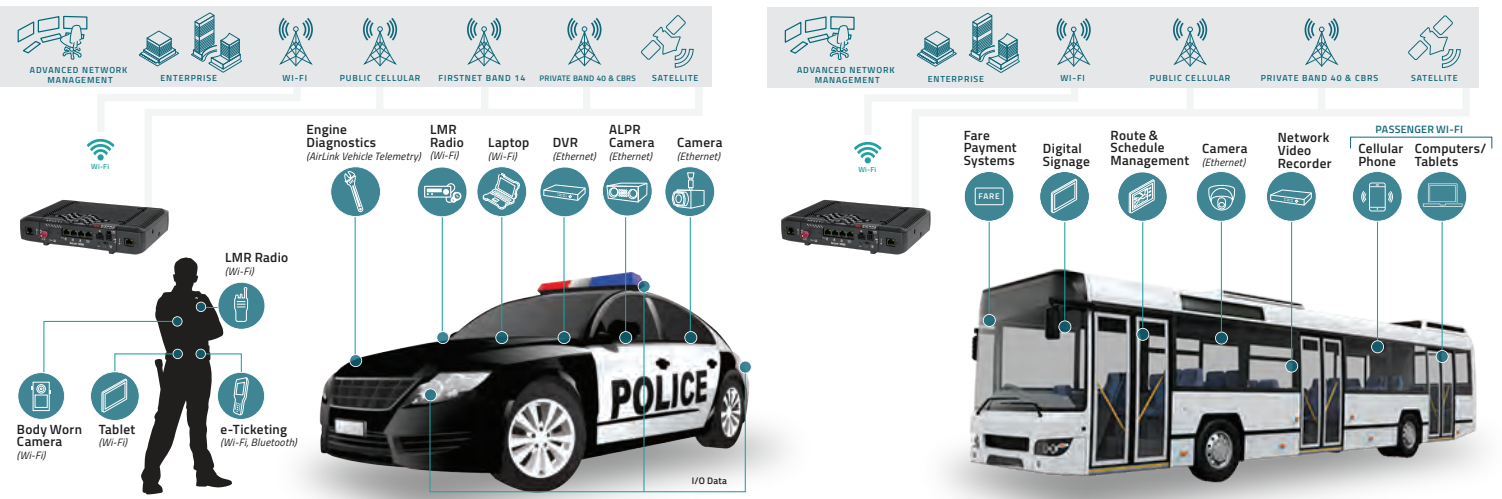

XR90 APPLICATION EXAMPLES