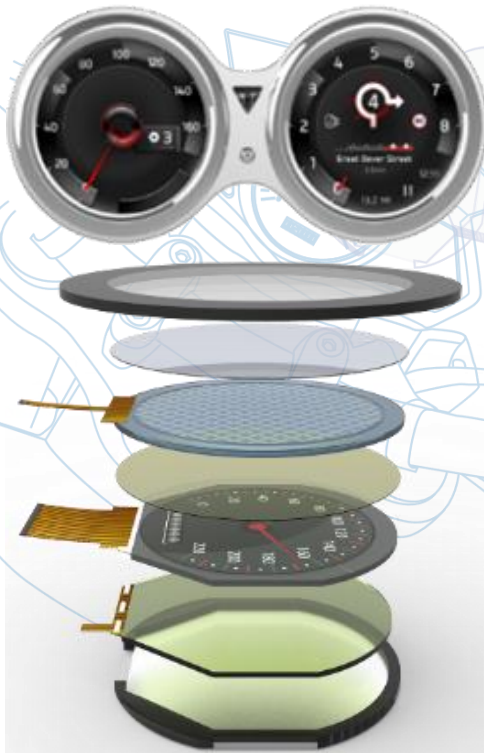

# Round Display with Touchscreen(IPS)

Round TFT LCDs are gaining popularity as they have become a perfect replacement for analog gauges, and they help make any application look versatile. Data Image has family product line form 1.3" to 4.2" of round display which is suited for compact devices such as smart gauges as well as meter applications. They are also ideal for various types of home automation product as well as white goods.

## Vehicle grade display:

1. Anti-vibration 8Hr/Each X,Y,Z direction
2. MIL-STD-810H solar radiation / Salt Fog test /
3. High brightness & Ultra Wide Temp.

| Item            | 1.3" <span style="background-color: yellow;">NEW</span> | 2.1" <span style="background-color: yellow;">NEW</span> | 3"       | 3.5"     | 3.54" <span style="background-color: yellow;">NEW</span> | 4.0"     | 4.17" <span style="background-color: yellow;">Plan</span> | 4.2"     |
|-----------------|---|---|----------|----------|--|----------|---|----------|
| Resolution      | 320X320   | 480X480   | 432X432  | 800X800  | 800X640  | 720X720  | 720X720   | 720X720  |
| Display Mode    | LTPS  | IPS   | IPS      | IPS      | IPS  | IPS      | IPS   | IPS      |
| Diameter(mm)    | Φ38.29  | Φ59.7   | Φ74.4    | Φ87.6    | Flat tire  | Φ109.3   | TBD   | Φ128.5   |
| OP. Temp(°C)    | -20 ~ 70  | -20 ~ 70  | -35 ~ 85 | -35 ~ 85 | -30 ~ 80   | -30 ~ 80 | -30 ~ 80  | -35 ~ 85 |
| Backlight(nits) | 500   | 300/800   | 1000     | 1000     | 800  | 800/1200 | 1300  | 1000     |
| Interface       | MIPI/SPI  | RGB/MIPI  | TTL      | MIPI     | RGB  | RGB      | RGB   | TTL      |