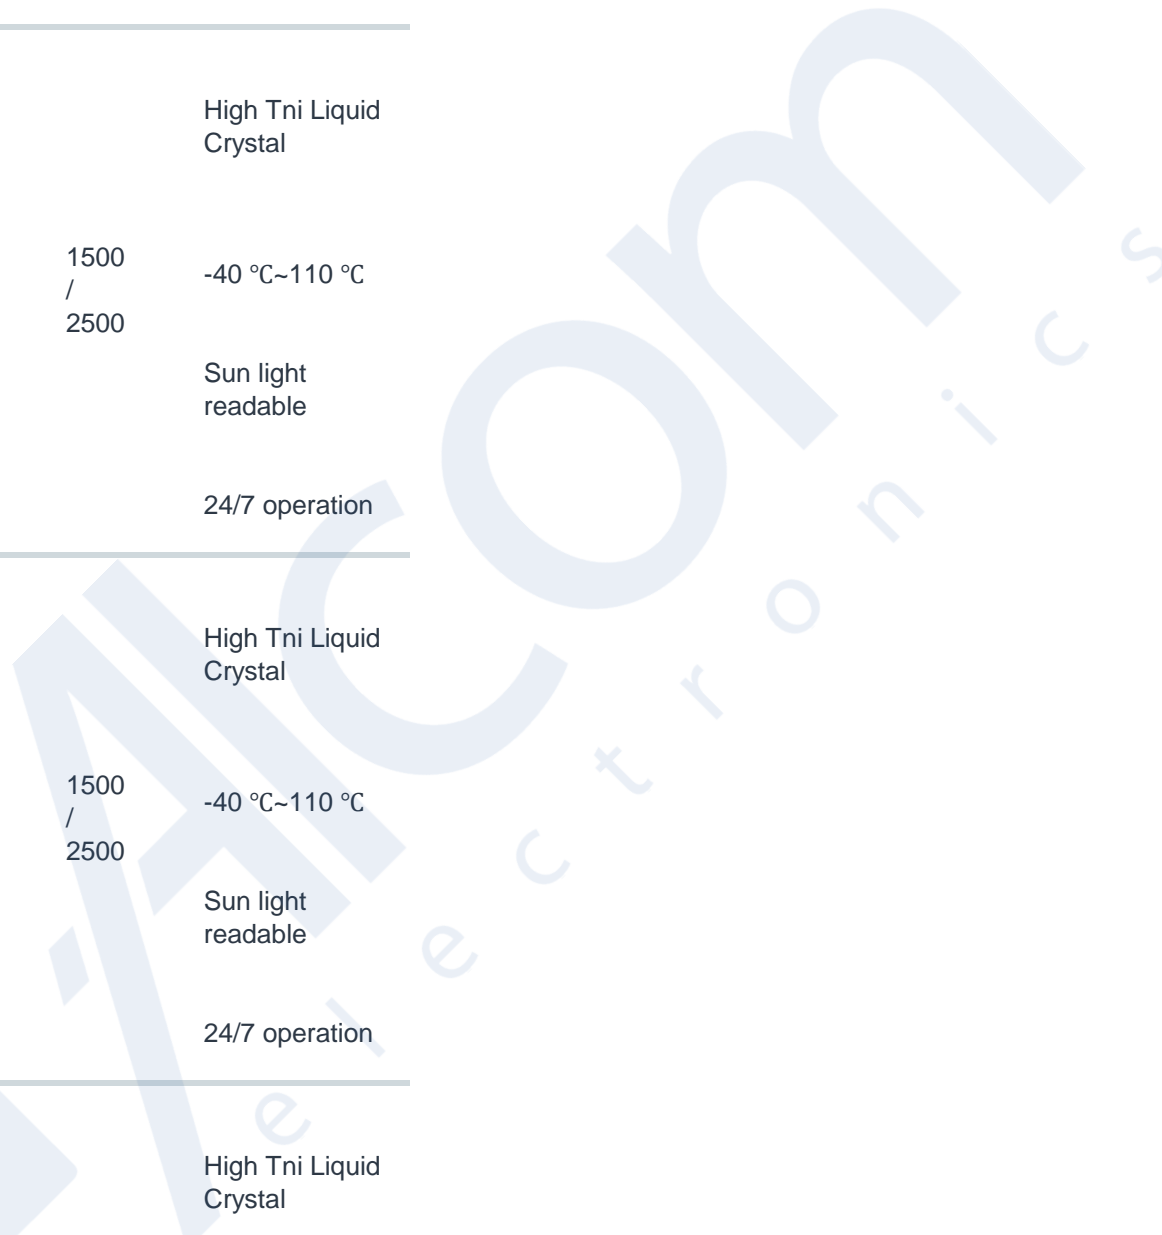

32" 1920 1500
x /
1080 2500

Sun light
readable

24/7 operation

43" 1920 1500
x /
1080 2500

Sun light
readable

24/7 operation

46" 1920 1500
x /
1080 2500

Sun light
readable

24/7 operation

55" 1920
x
1080 2500

Sun light
readable

24/7 operation