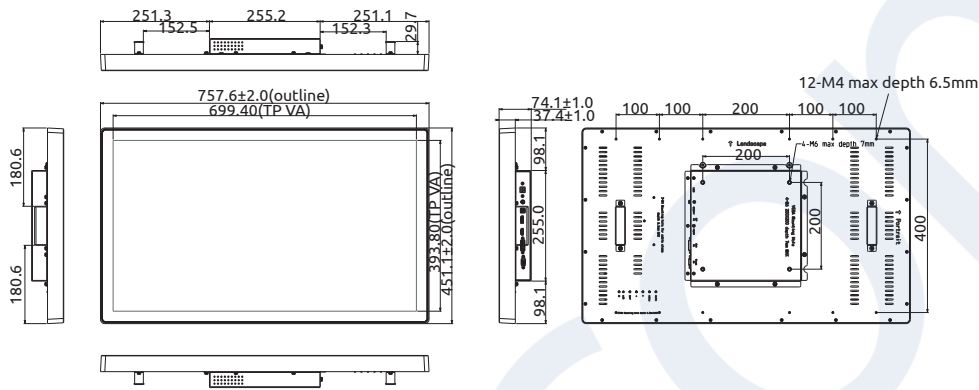

Dimensions

OM-320