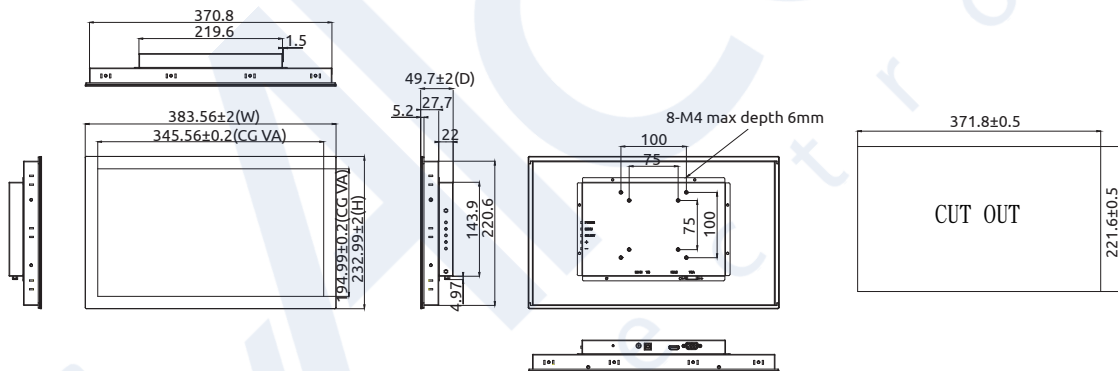

Dimensions

OM-101

OM-156

OM-185