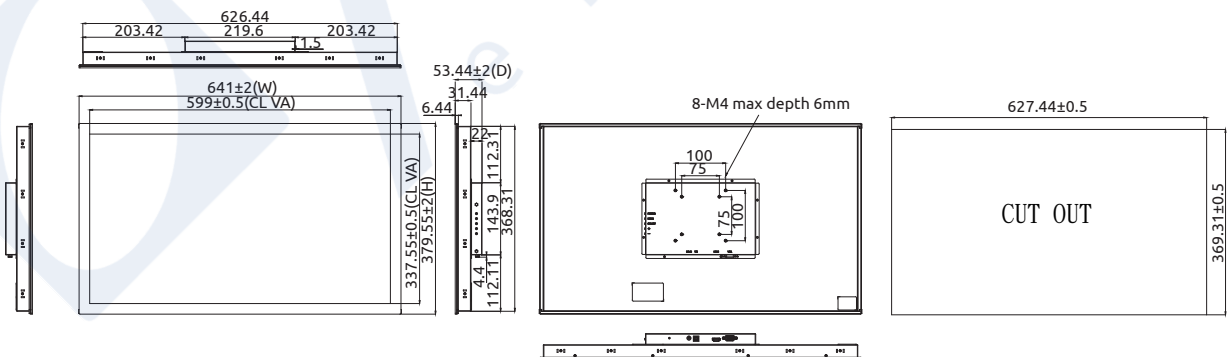

## Specifications

Model Name	OM-320	OM-430
<b>Display</b>		
Size	32"	43"
Resolution	1920 x 1080	
Aspect Ratio	16:9	
Color	16.7M	
Brightness (w/ touch)	400 nits	
Backlight Life (Hrs)	50,000	
Viewing Angle (U/D/R/L)	89/89/89/89	
Contrast Ratio	4000:1	
Touchscreen	10-point, PCAP, Anti-fingerprint coating	
Bonding	Air bonding	
<b>I/O</b>		
USB Port	USB type B (for touch)	
Video	HDMI x1, VGA x1, DVI x1, DP 1.2 x1	
Audio	w/o Audio	
<b>Environmental</b>		
Operating Temperature	0°C to 40°C	
Storage Temperature	-20°C to 60°C	
Humidity	10% to 90% (non-condensing)	
Surface Hardness	≥6H	
Vibration	Operating: 1.5G random 10 to 200Hz	
Shock	NA	
IP Rating	Front IP65	
Power Input	DC-24V 5A Max.	
Power Consumption	38.4 W	50.4 W
<b>Mechanical</b>		
Net Weight/ Gross Weight	14.2kg	23.5kg
Packing Dimensions (H x W x D)	630 x 920 x 160	800 x 1200 x 220
Mounting	VESA Mount 200 x 200 mm (M6), M4 Rear mount x 12	200 x 200 mm (M6) M4 Rear mount x 8

## Dimensions

## Dimensions

OM-215

OM-238

OM-270