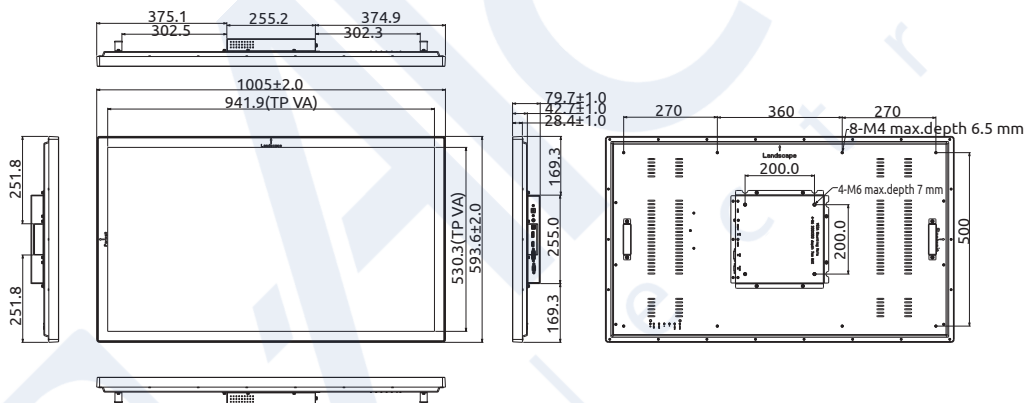

OM-430

All products and company names listed are trademarks or trade names of their respective companies. Updated Apr. 26, 2023. ©2023 ADLINK Technology, Inc. All Rights Reserved. All pricing and specifications are subject to change without further notice.