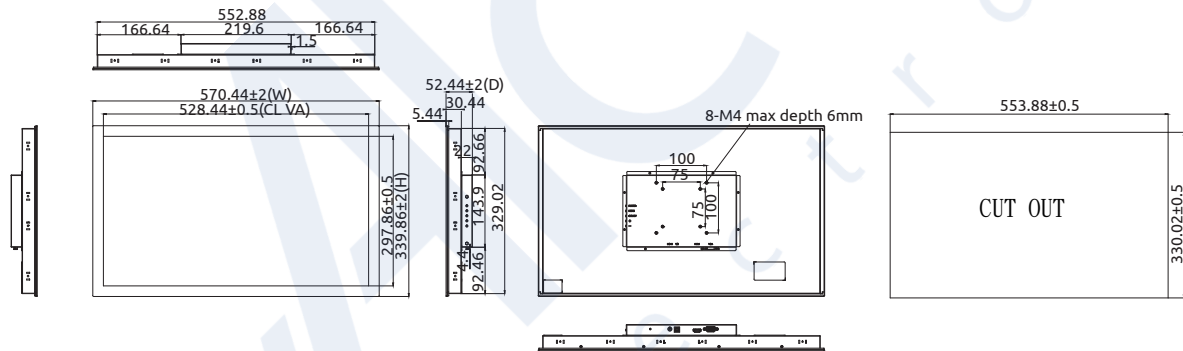

OM-270

OM-238