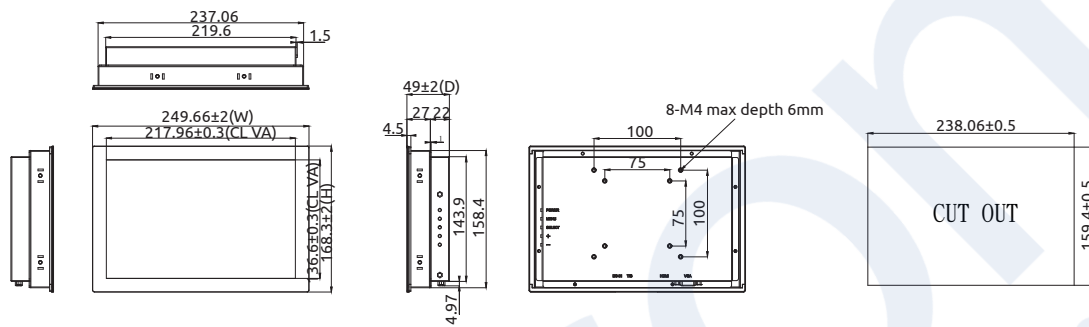

Dimensions

OM-101