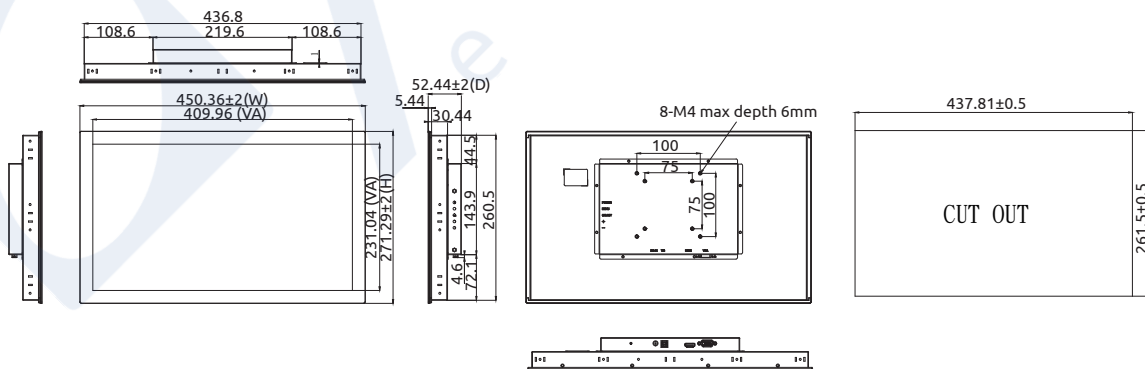

OM-215

OM-185