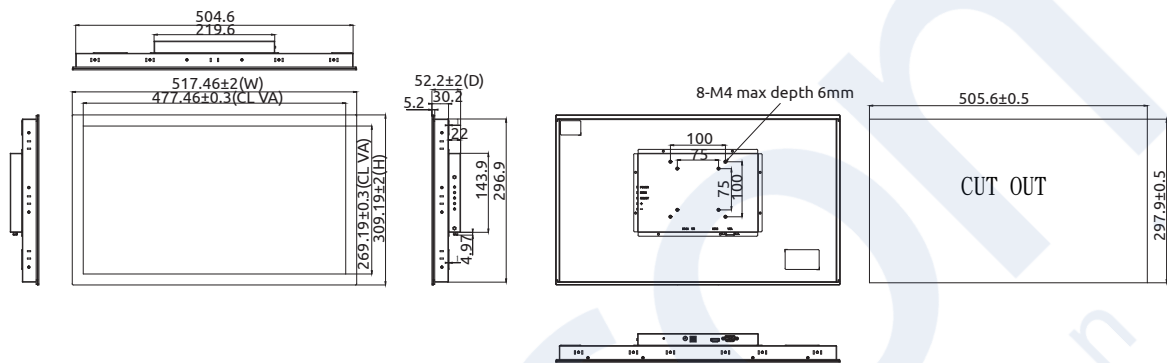

OM-238

Dimensions

OM-215