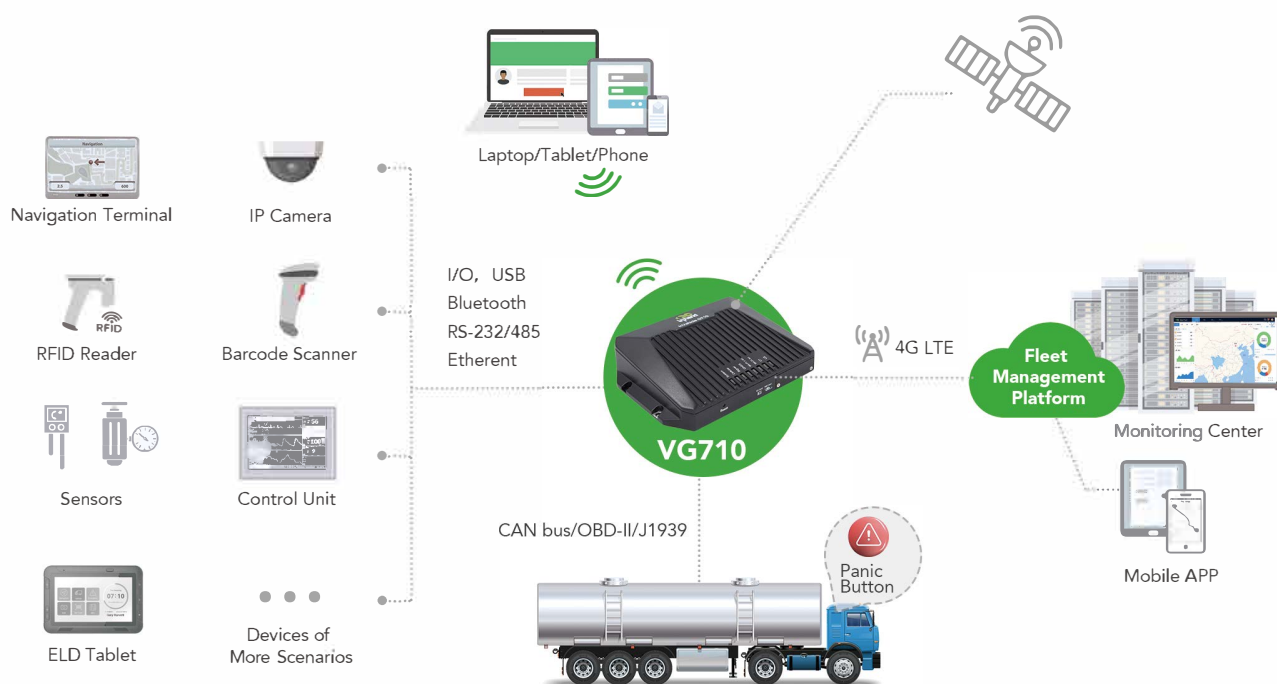

Networking Scheme

Vehicle Area Network (VAN)

Features

High Performance Vehicle Area Network

- + High-speed LTE Cat 6 connectivity; dual SIM failover
- + 2.4G/5GHz Gigabit Wi-Fi
- + Extensive I/O, Bluetooth, USB, RS-232/485, Gigabit Ethernet

Custom Applications

- + Integrated Python SDK and Docker
- + Edge computing
- + High-performance ARM Cortex A CPU, 512MB RAM, 8GB flash plus MicroSD expansion up to 32GB
- + MS Azure and AWS cloud ready

Smart Fleet Management

- + 72 channel high-accuracy GNSS positioning: GPS, GLONASS, Galileo and Beidou
- + CAN bus (OBD-II, J1939, etc.) for vehicle diagnostics
- + Built-in accelerometer and gyroscope
- + Supports fleet management platforms

Data Security On the Road

- + Comprehensive and strong security protection: VPN, HTTP/SSH protocols and firewalls

Singel 3 | B-2550 Kontich | Belgium | Tel. +32 (0)3 458 30 33
info@alcom.be | www.alcom.be
Rivium 1e straat 52 | 2909 LE Capelle aan den IJssel | The Netherlands
Tel. +31 (0)10 288 25 00 | info@alcom.nl | www.alcom.nl

VG710

CE FC

InHand Networks inhand

3900 Jermantown Rd., Suite 150, Fairfax, VA 22030, USA

T: +1 (703) 348-2988 | E: info@inhandnetworks.com

www.inhandnetworks.com

/inhandnetworks